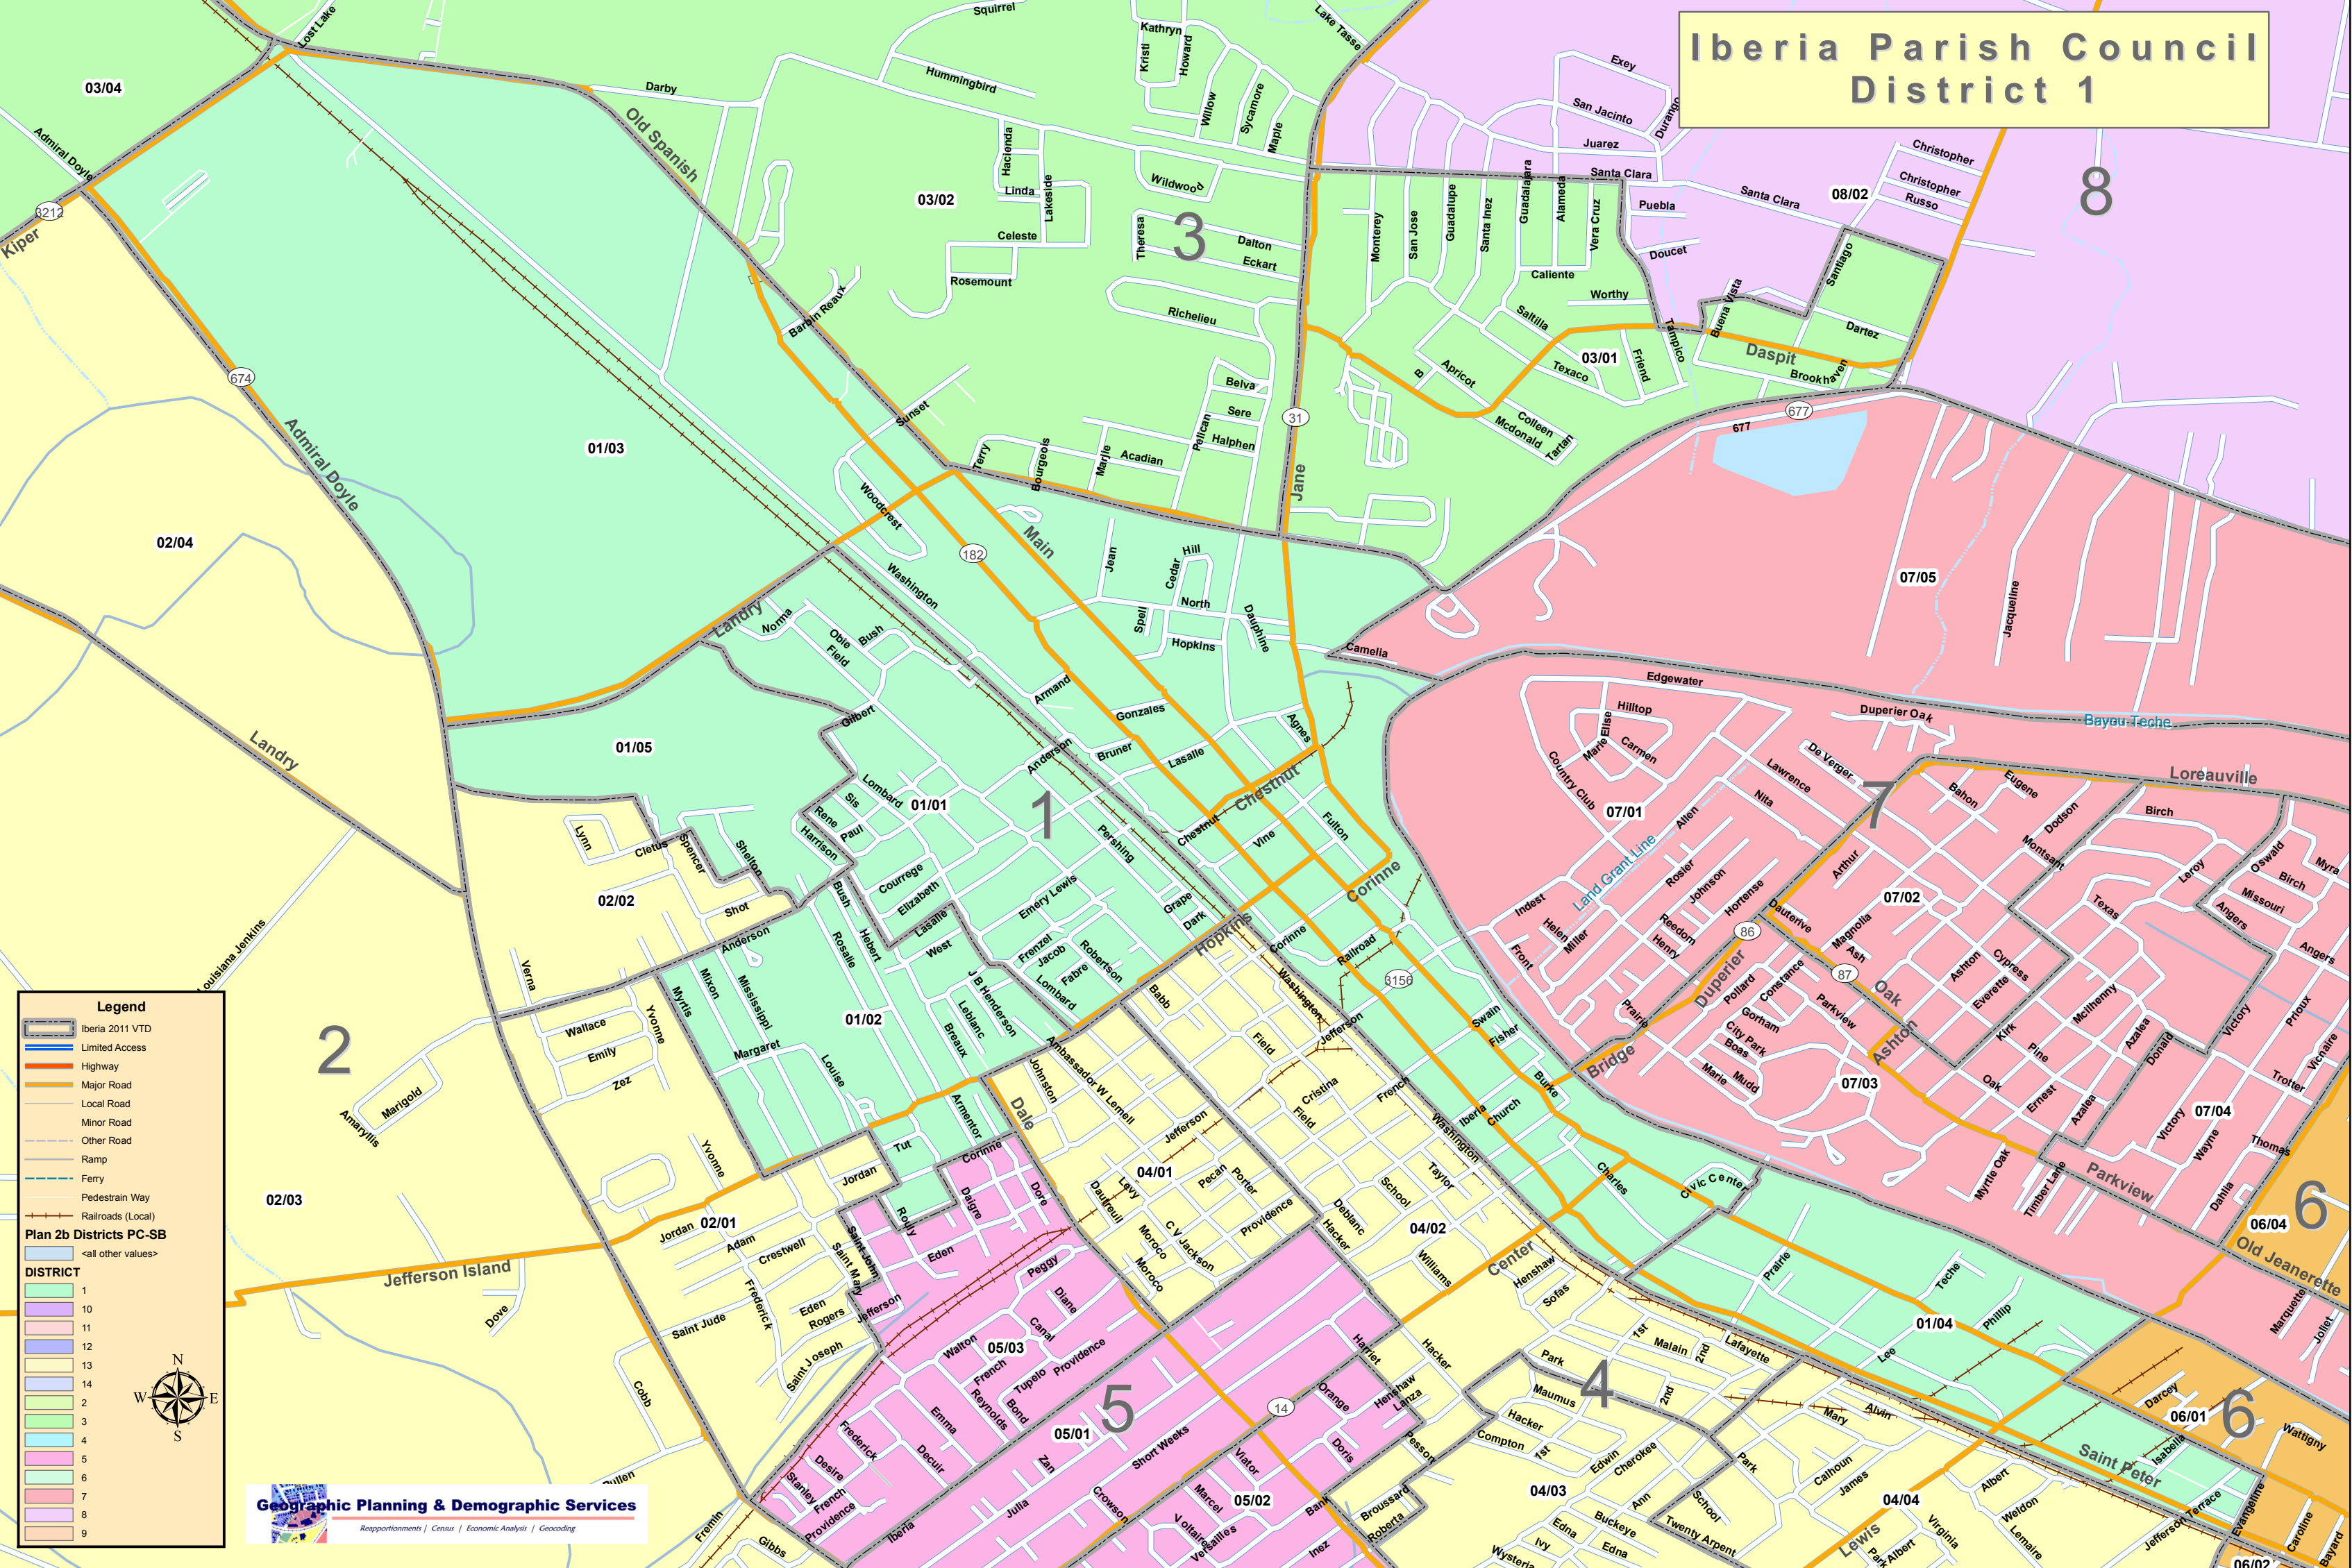

Iberia Parish Council District 1

Legend

- Iberia 2011 VTD
- Limited Access
- Highway
- Major Road
- Local Road
- Minor Road
- Other Road
- Ramp
- Ferry
- Pedestrian Way
- Railroads (Local)

Plan 2b Districts PC-SB
 <all other values>

DISTRICT

1
10
11
12
13
14
2
3
4
5
6
7
8
9