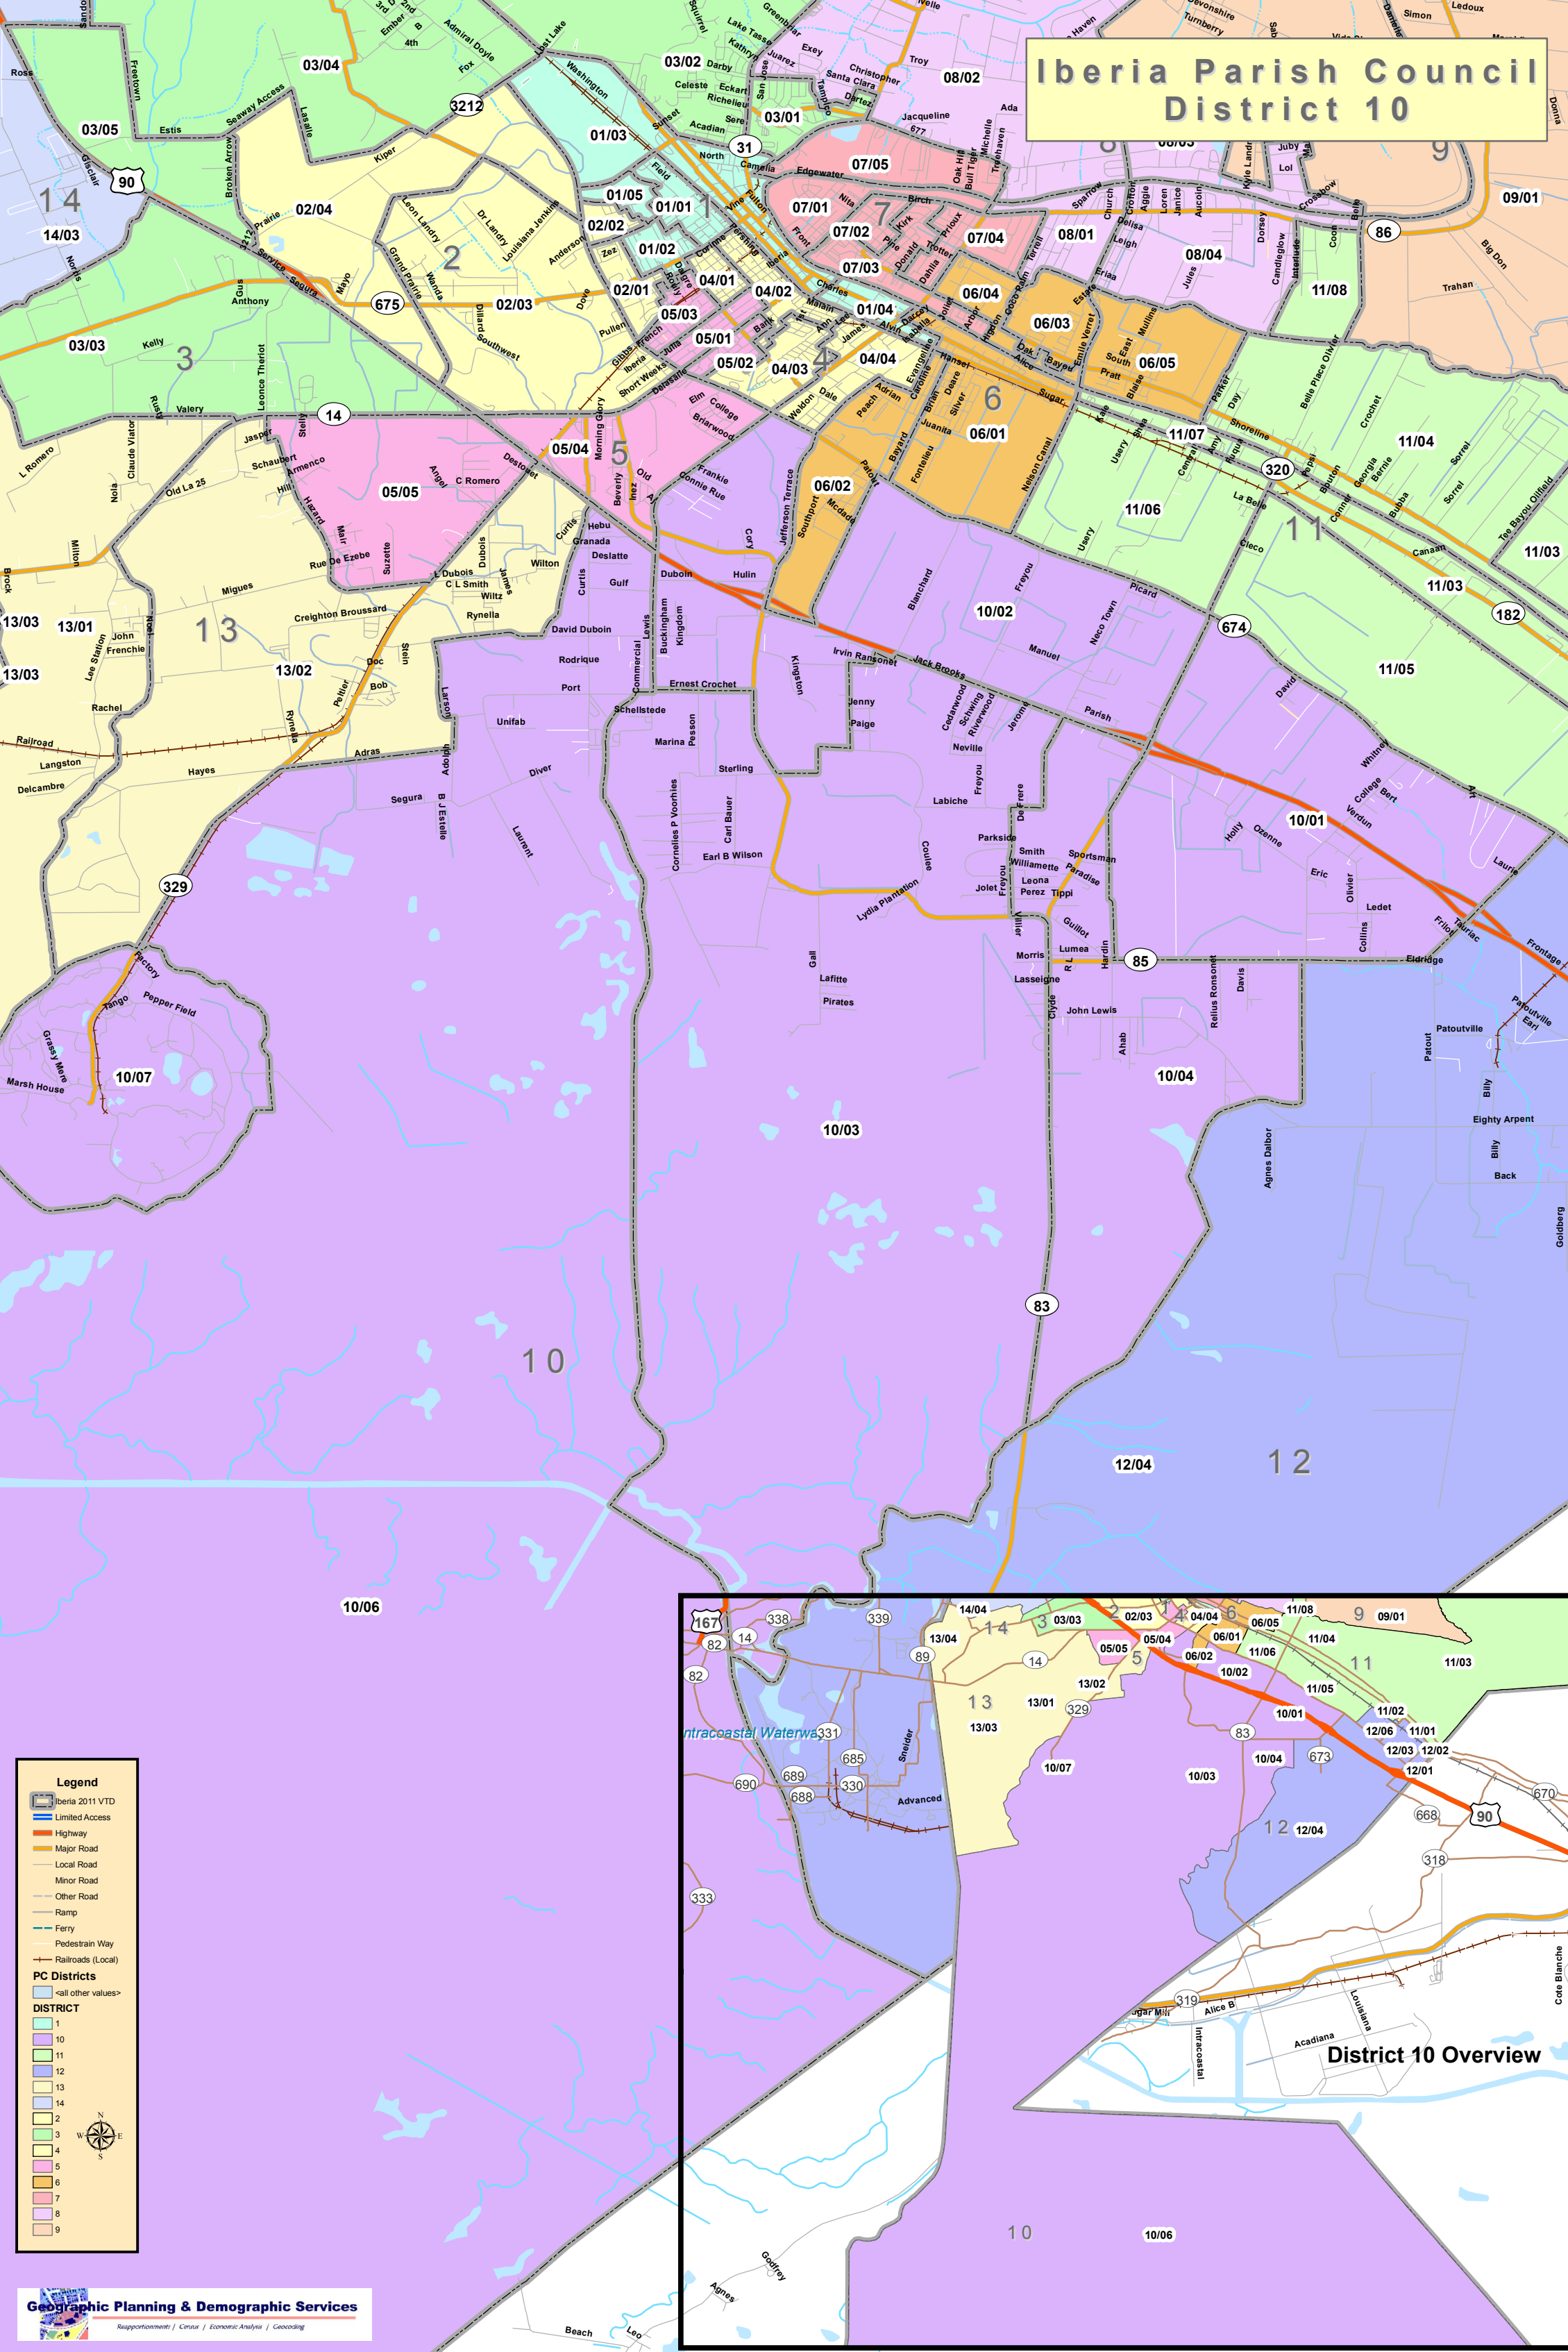

Iberia Parish Council District 10

Legend

- Iberia 2011 VTD
- Limited Access
- Highway
- Major Road
- Local Road
- Minor Road
- Other Road
- Ramp
- Ferry
- Pedestrian Way
- Railroads (Local)

PC Districts

<all other values>

DISTRICT

- 1
- 2
- 3
- 4
- 5
- 6
- 7
- 8
- 9