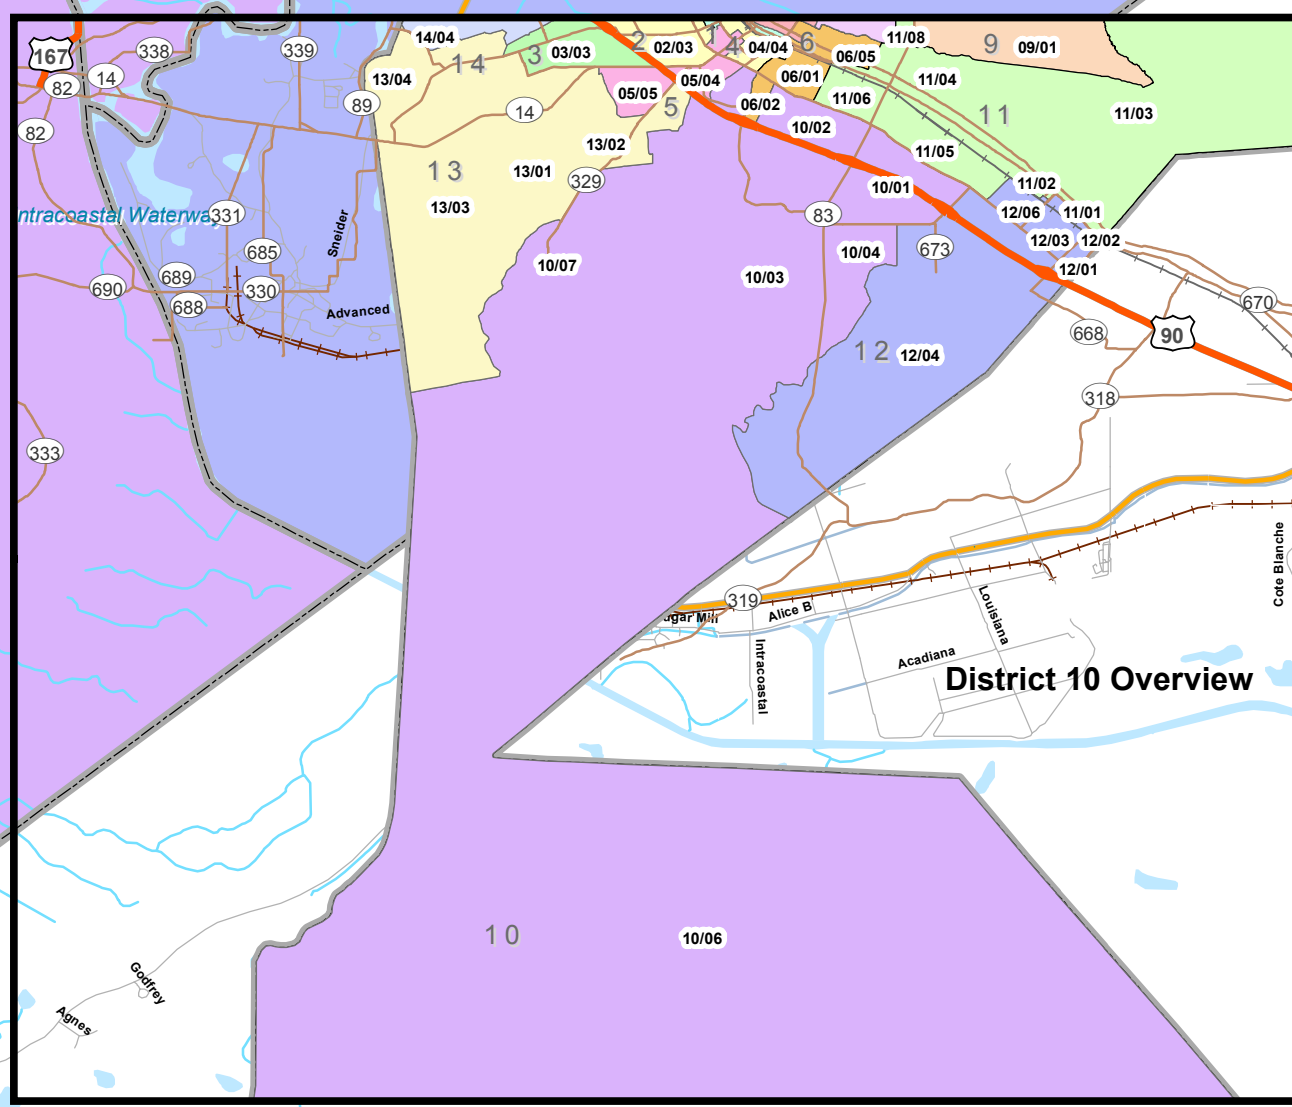

Iberia Parish Council District 10

Legend

- Iberia 2011 VTD
- Limited Access
- Highway
- Major Road
- Local Road
- Minor Road
- Other Road
- Ramp
- Ferry
- Pedestrian Way
- Railroads (Local)

PC Districts

<all other values>

DISTRICT

- 1
- 2
- 3
- 4
- 5
- 6
- 7
- 8
- 9