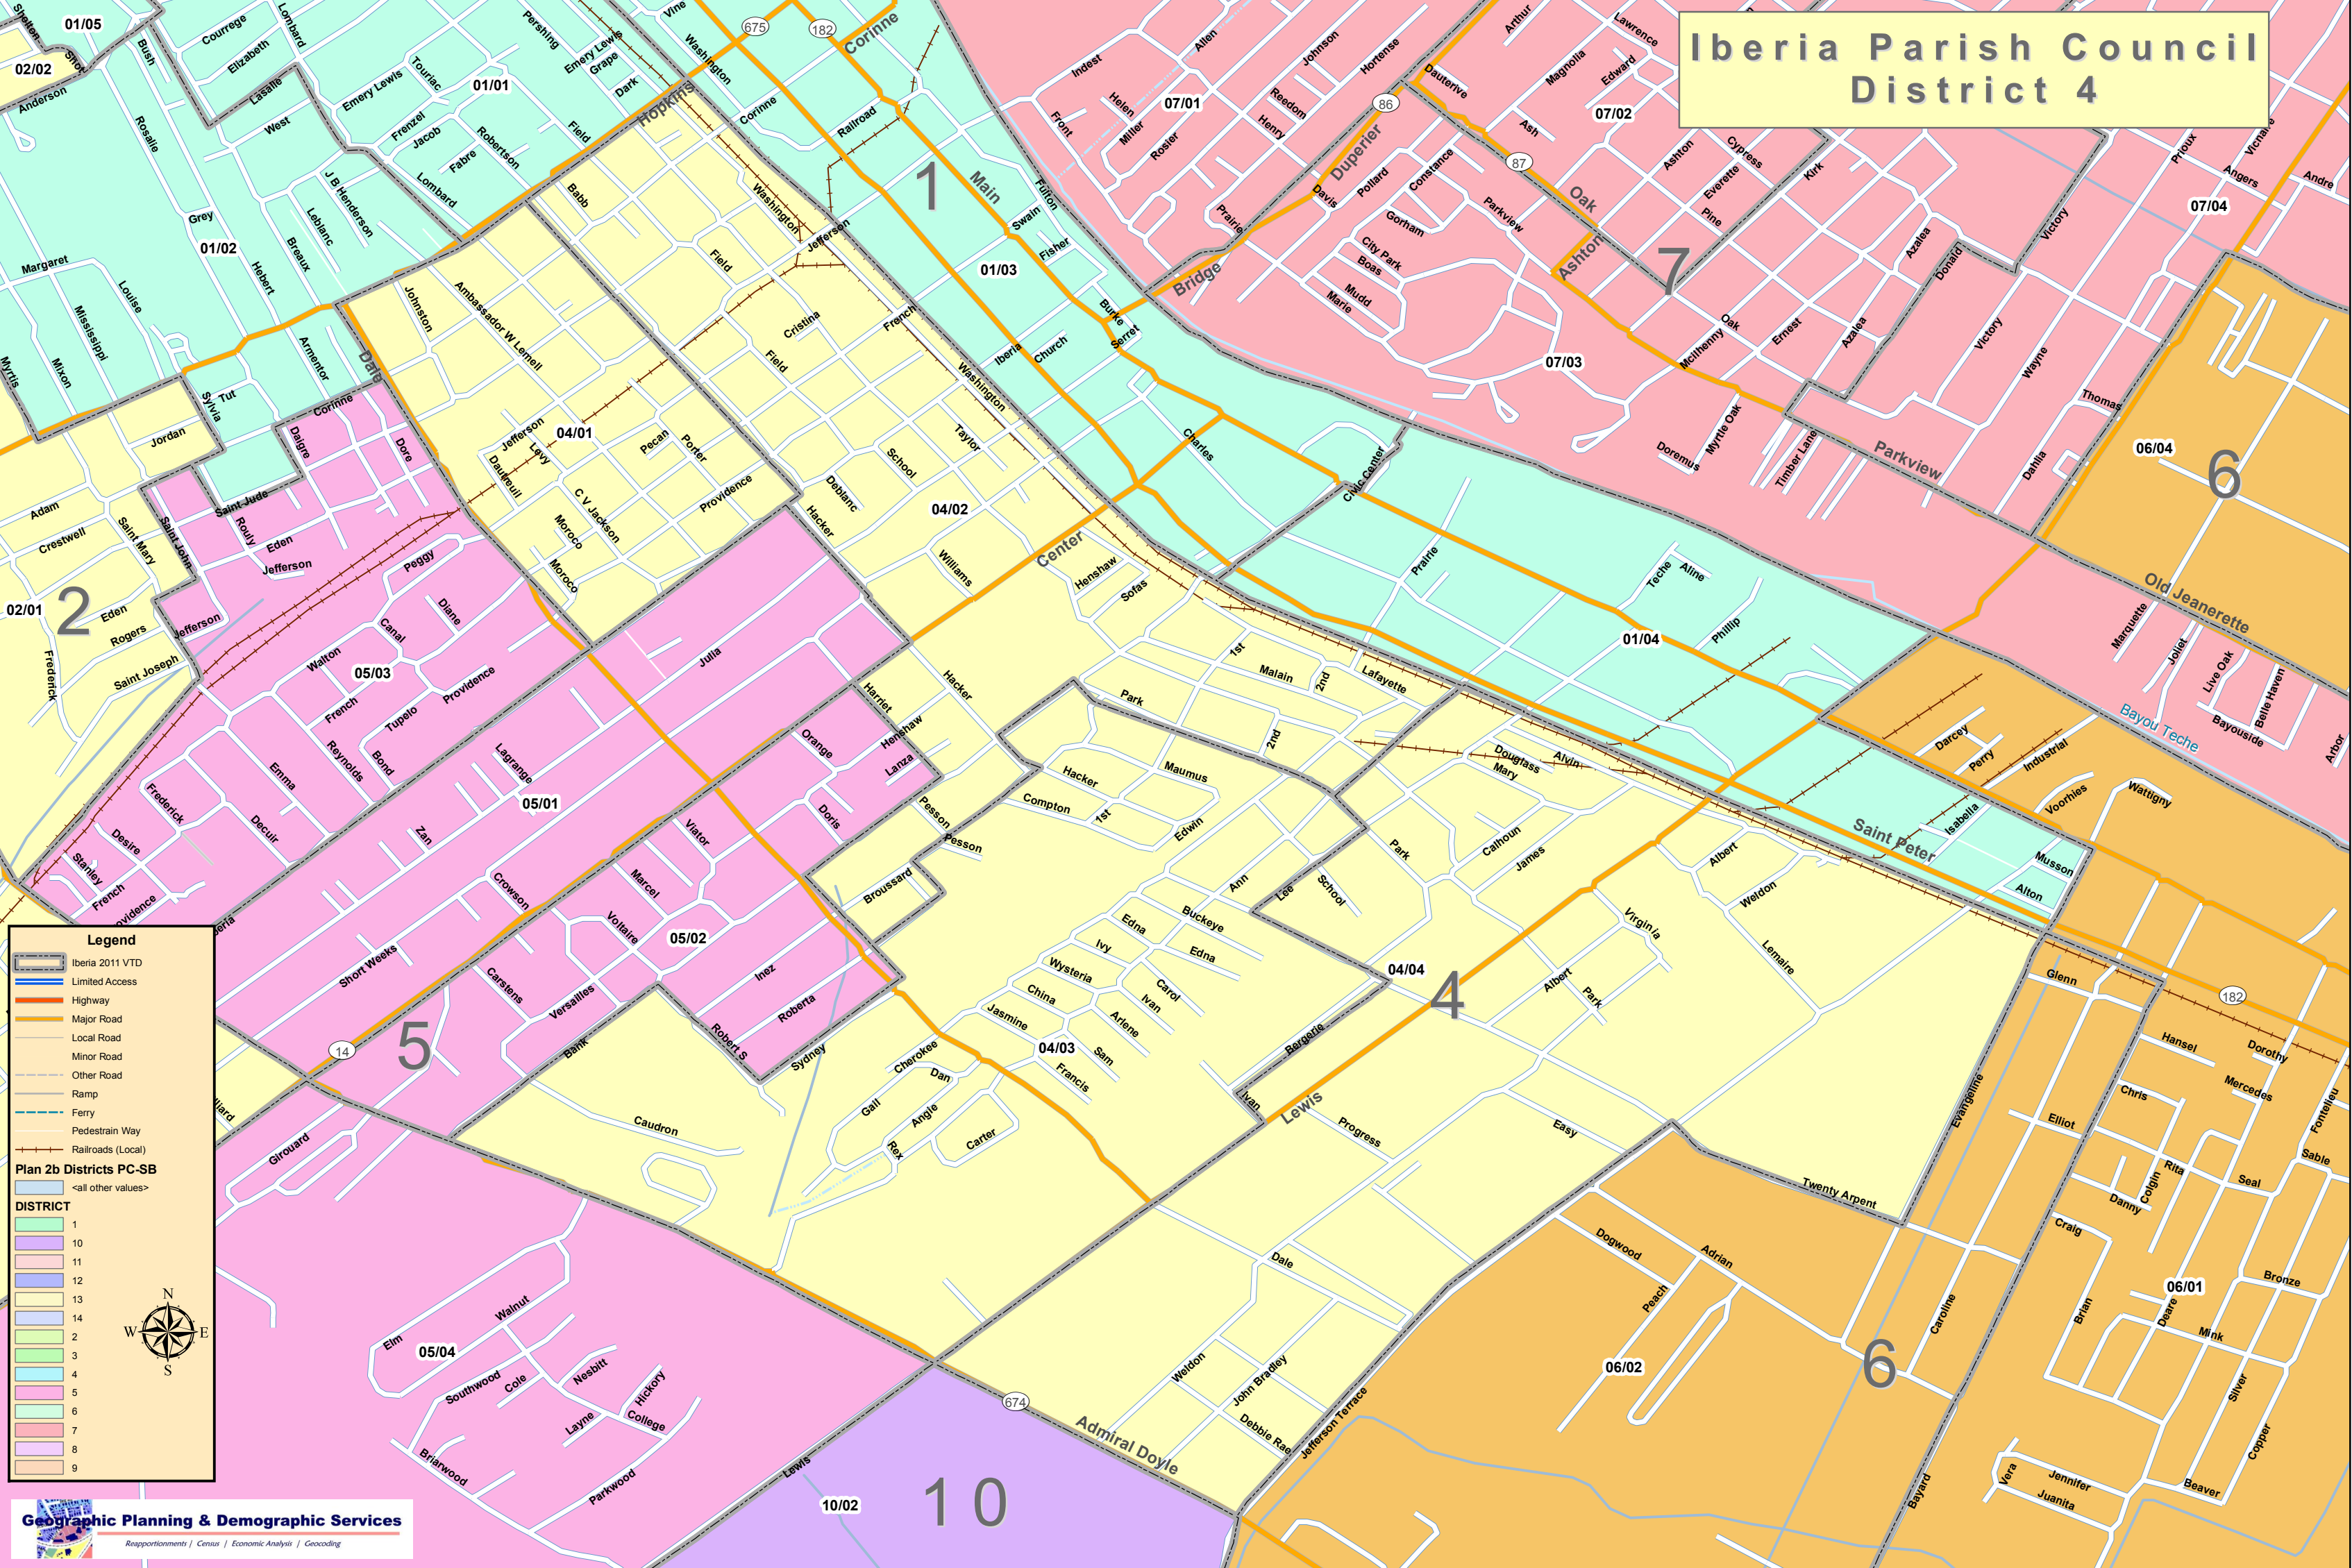

Iberia Parish Council District 4

Legend

- Iberia 2011 VTD
- Limited Access
- Highway
- Major Road
- Local Road
- Minor Road
- Other Road
- Ramp
- Ferry
- Pedestrian Way
- Railroads (Local)

Plan 2b Districts PC-SB

<all other values>

DISTRICT

- 1
- 10
- 11
- 12
- 13
- 14
- 2
- 3
- 4
- 5
- 6
- 7
- 8
- 9