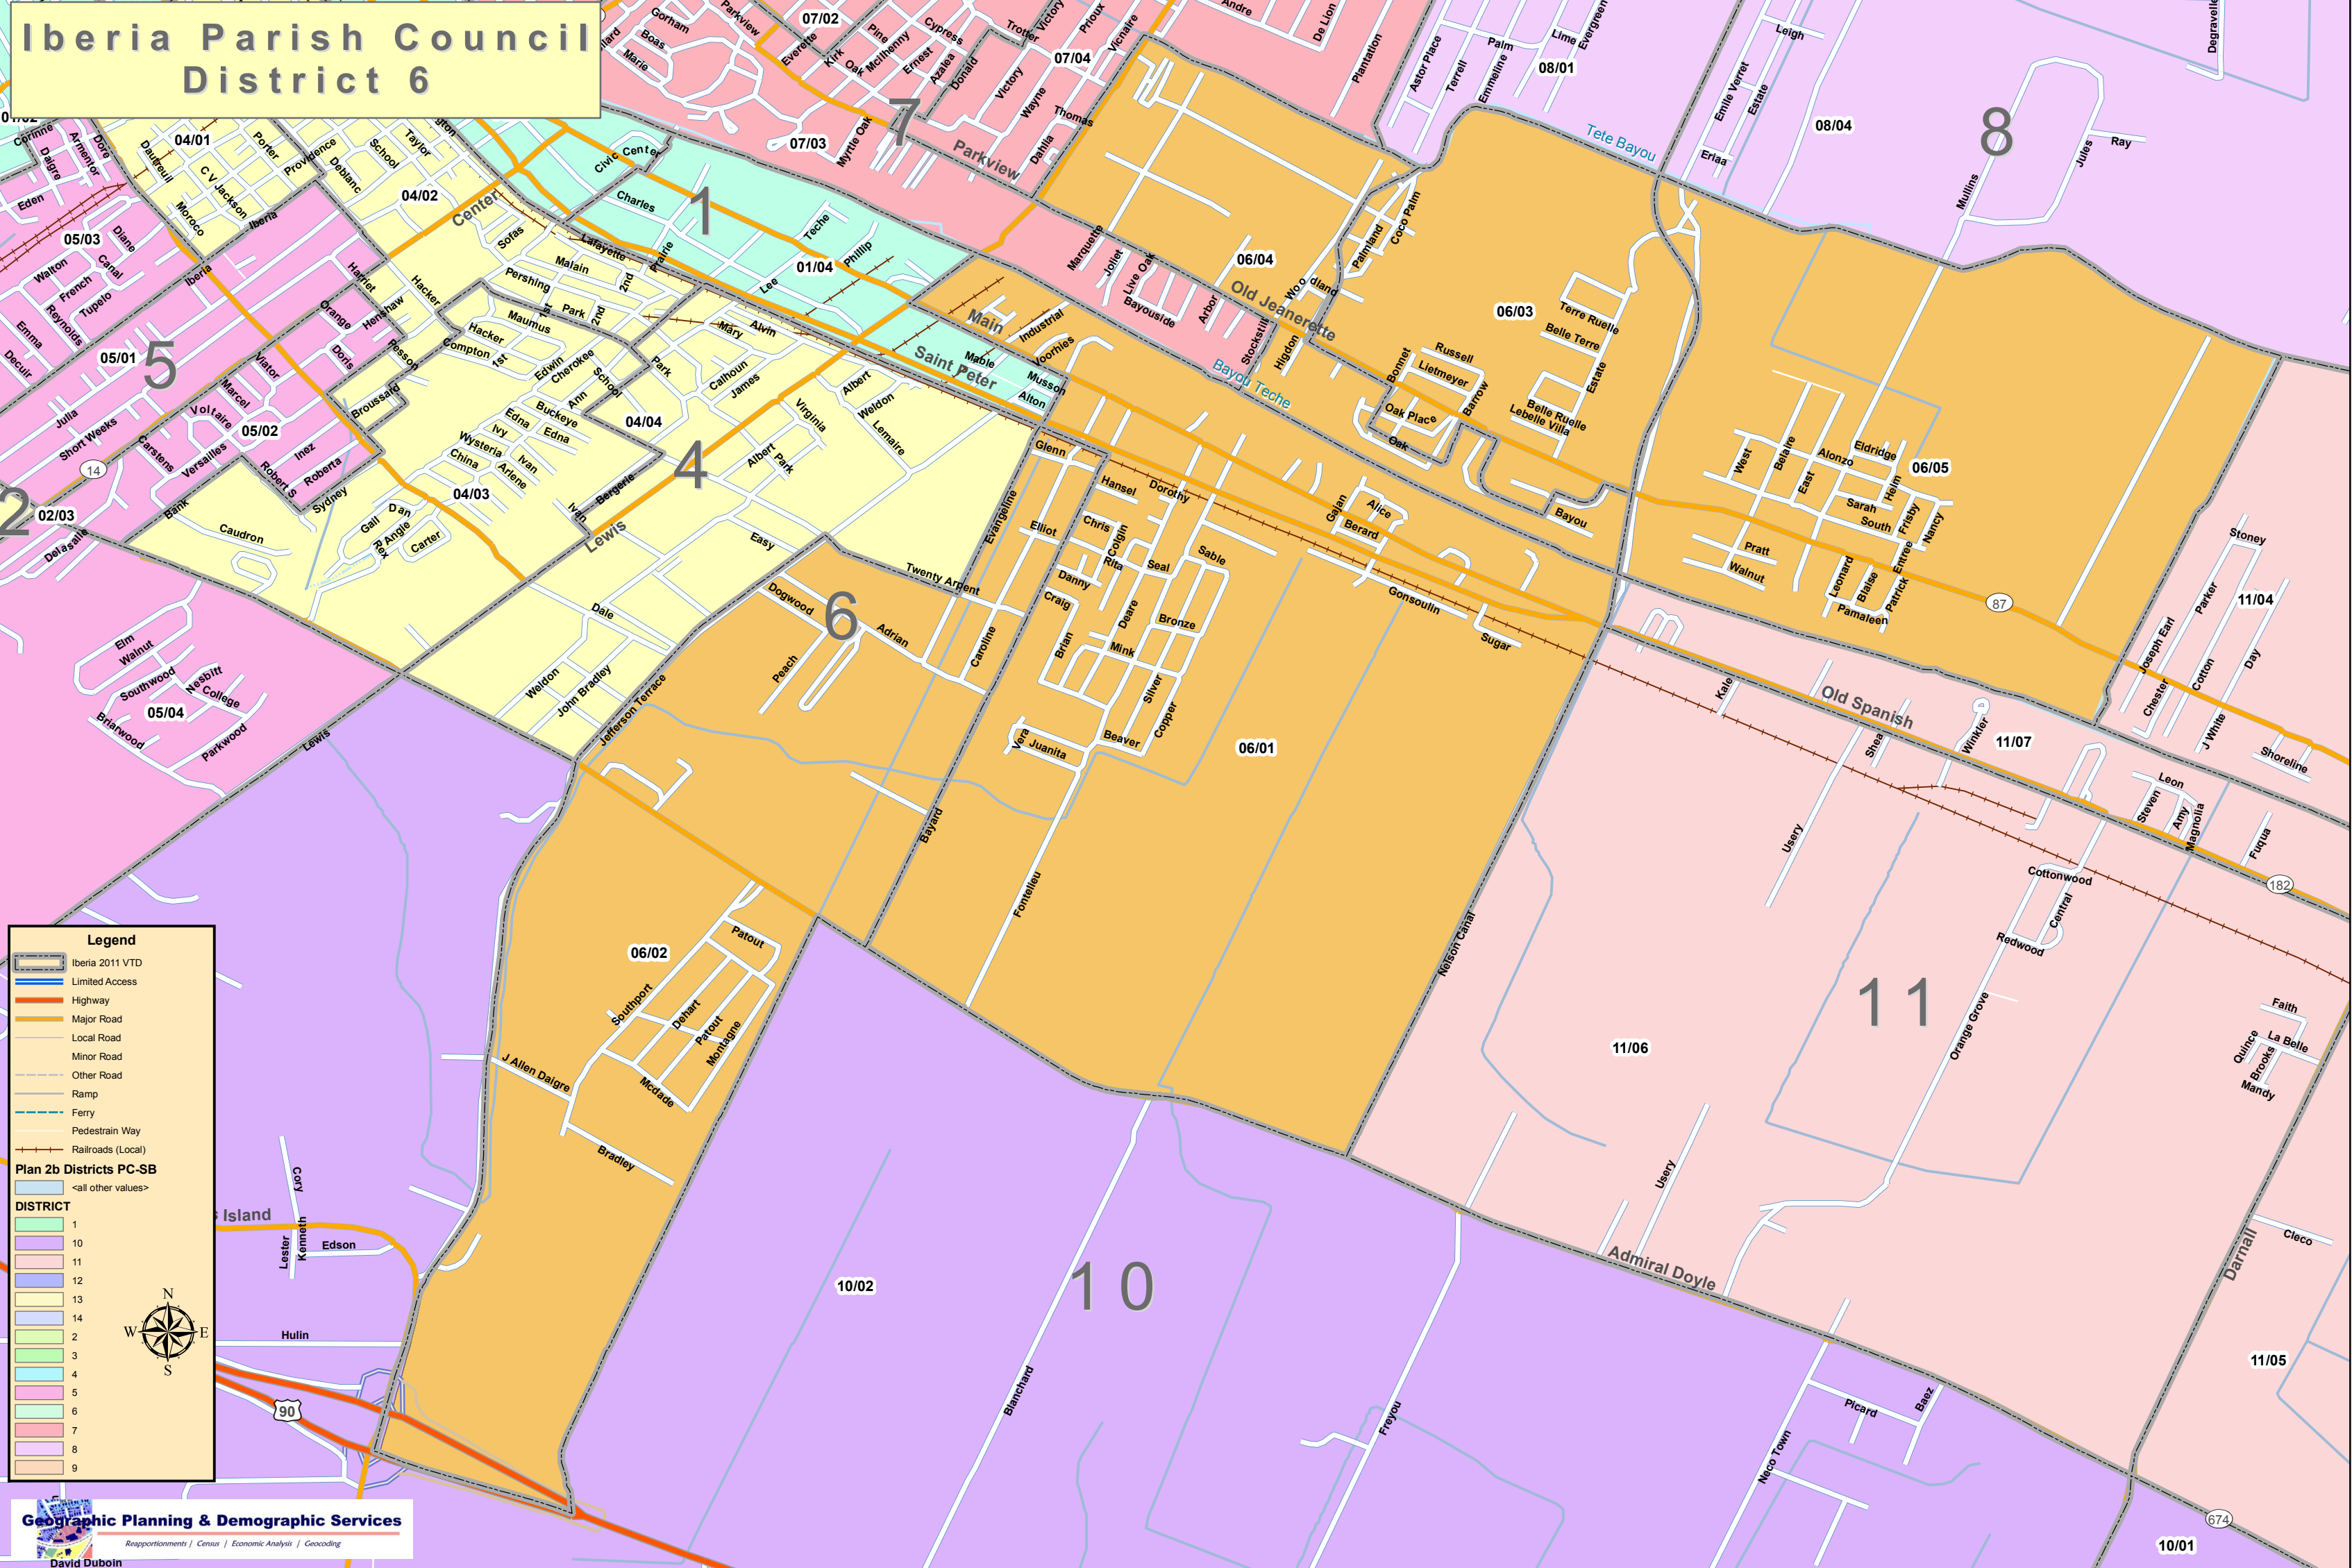

Iberia Parish Council District 6

Legend

- Iberia 2011 VTD
- Limited Access
- Highway
- Major Road
- Local Road
- Minor Road
- Other Road
- Ramp
- Ferry
- Pedestrian Way
- Railroads (Local)

Plan 2b Districts PC-SB

<all other values>

DISTRICT

- 1
- 10
- 11
- 12
- 13
- 14
- 2
- 3
- 4
- 5
- 6
- 7
- 8
- 9