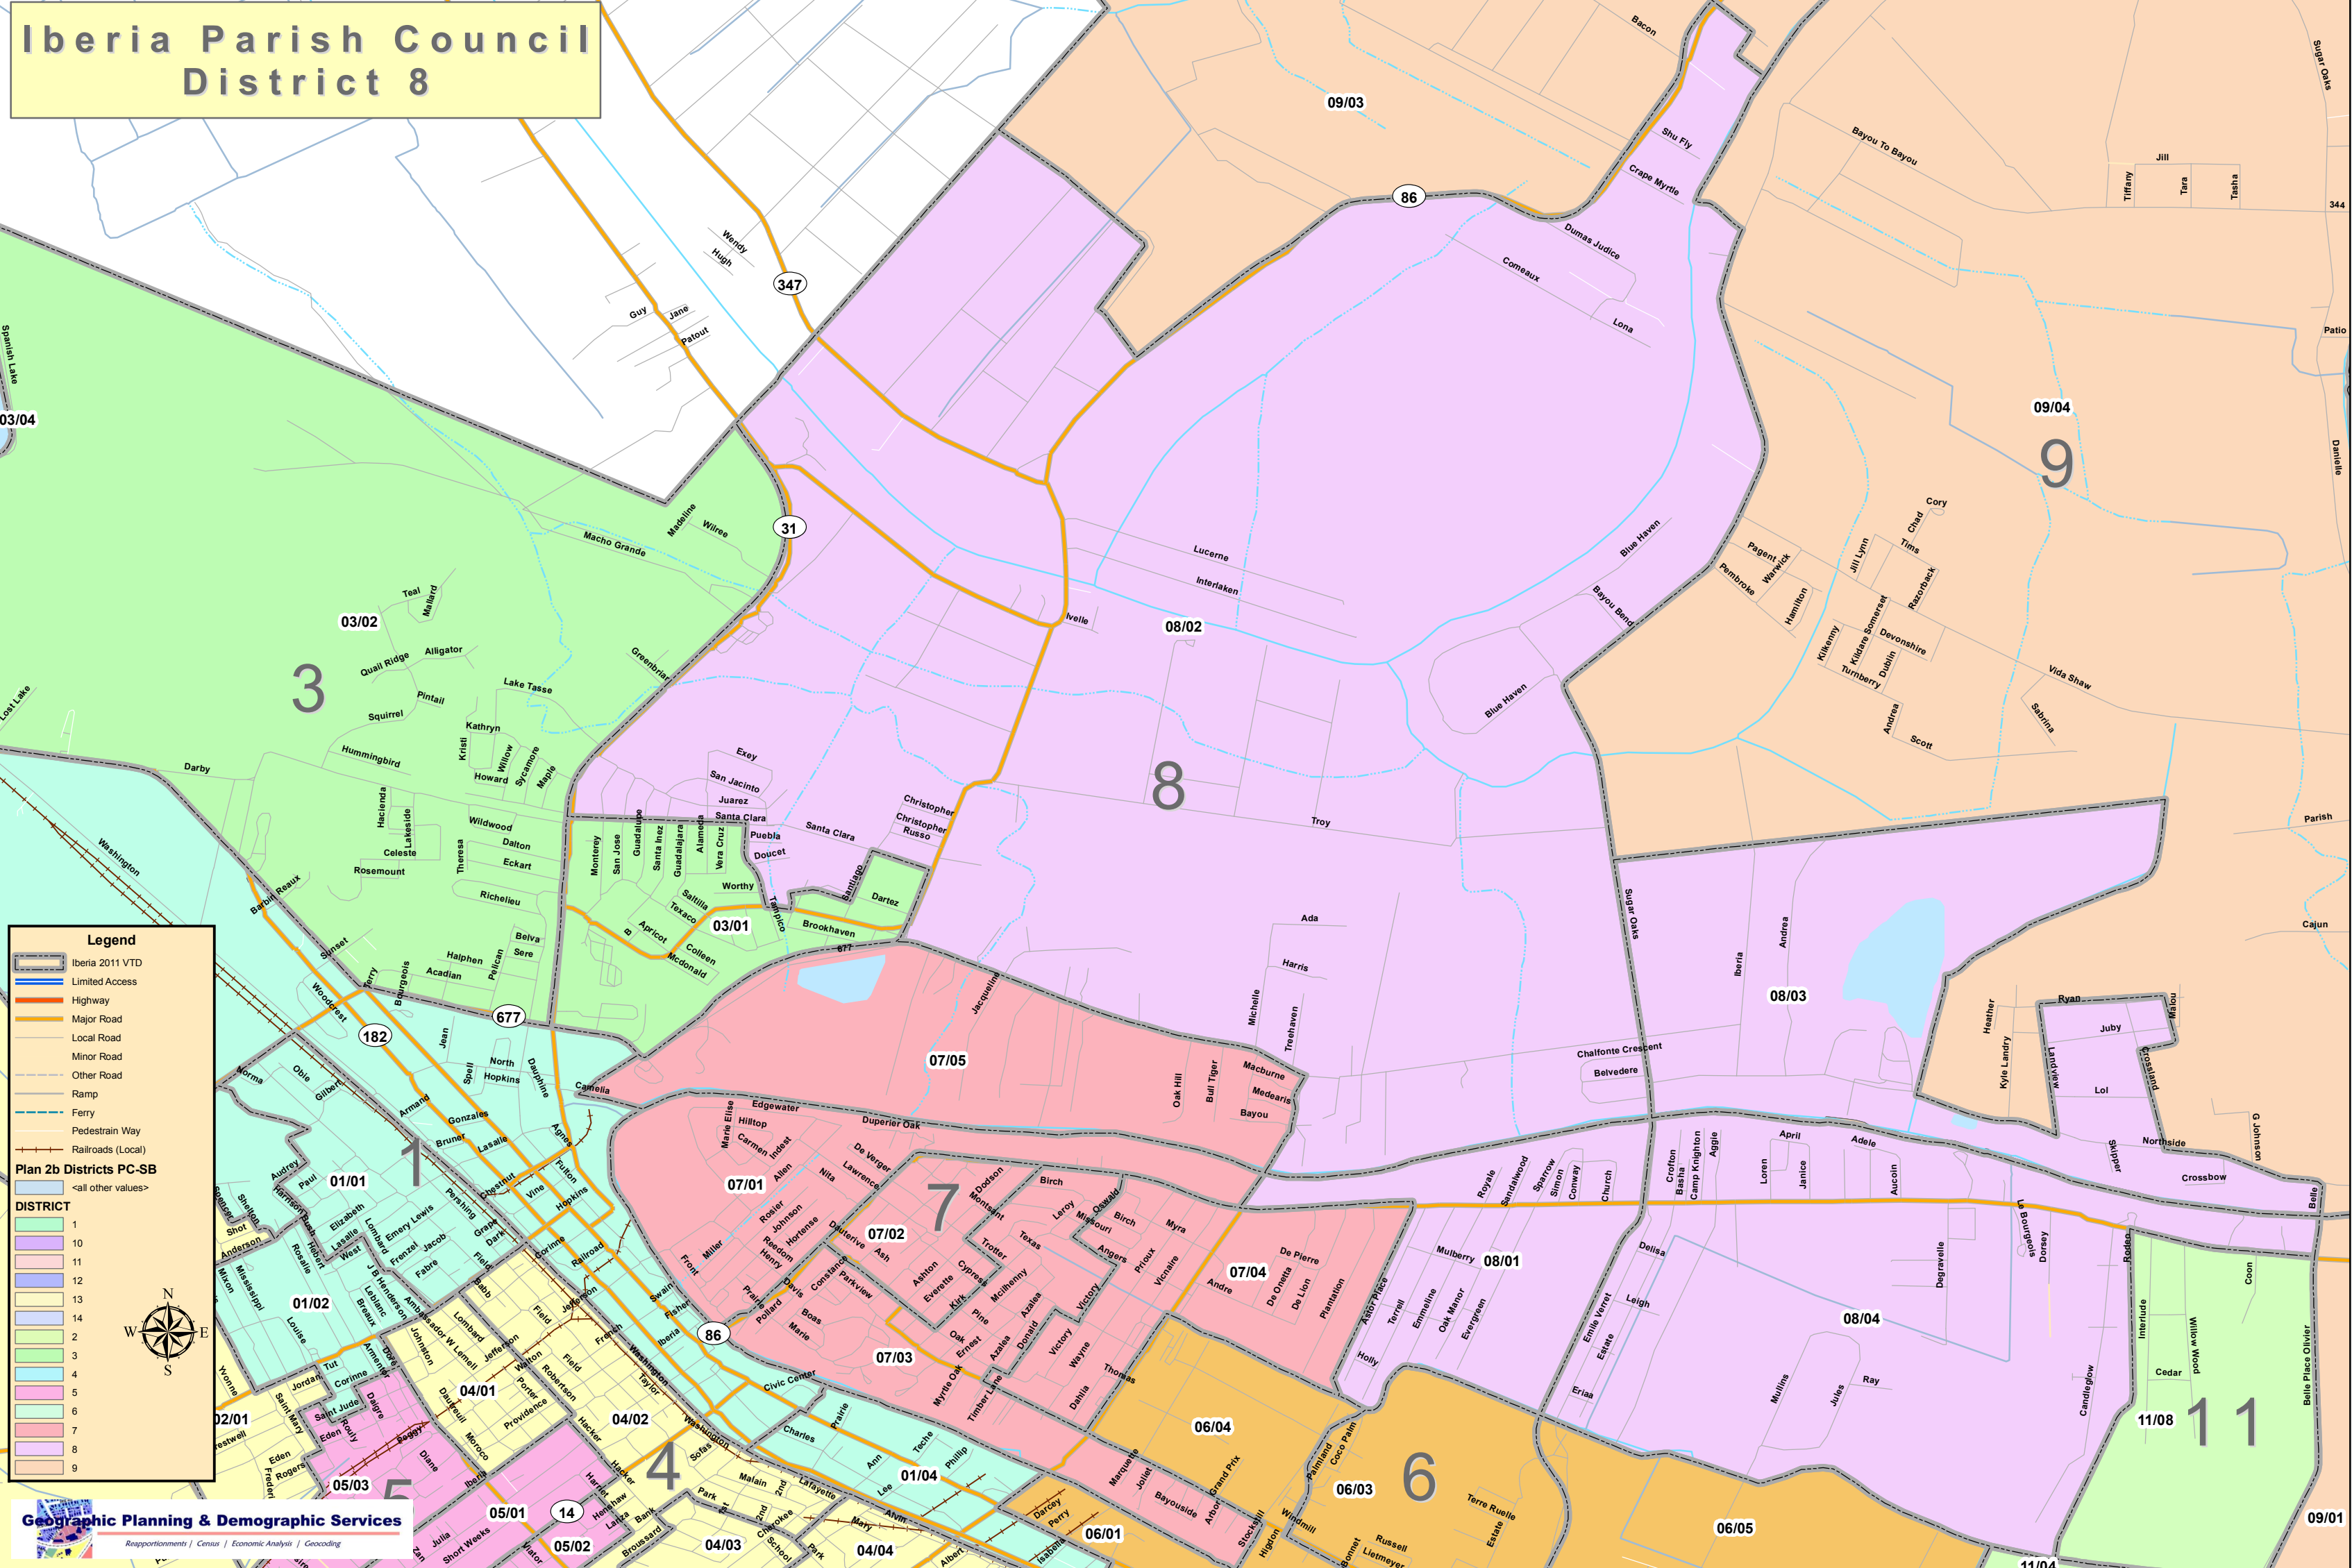

Iberia Parish Council District 8

Legend

- Iberia 2011 VTD
- Limited Access
- Highway
- Major Road
- Local Road
- Minor Road
- Other Road
- Ramp
- Ferry
- Pedestrian Way
- Railroads (Local)

Plan 2b Districts PC-SB
 <all other values>

DISTRICT

1
10
11
12
13
14
2
3
4
5
6
7
8
9