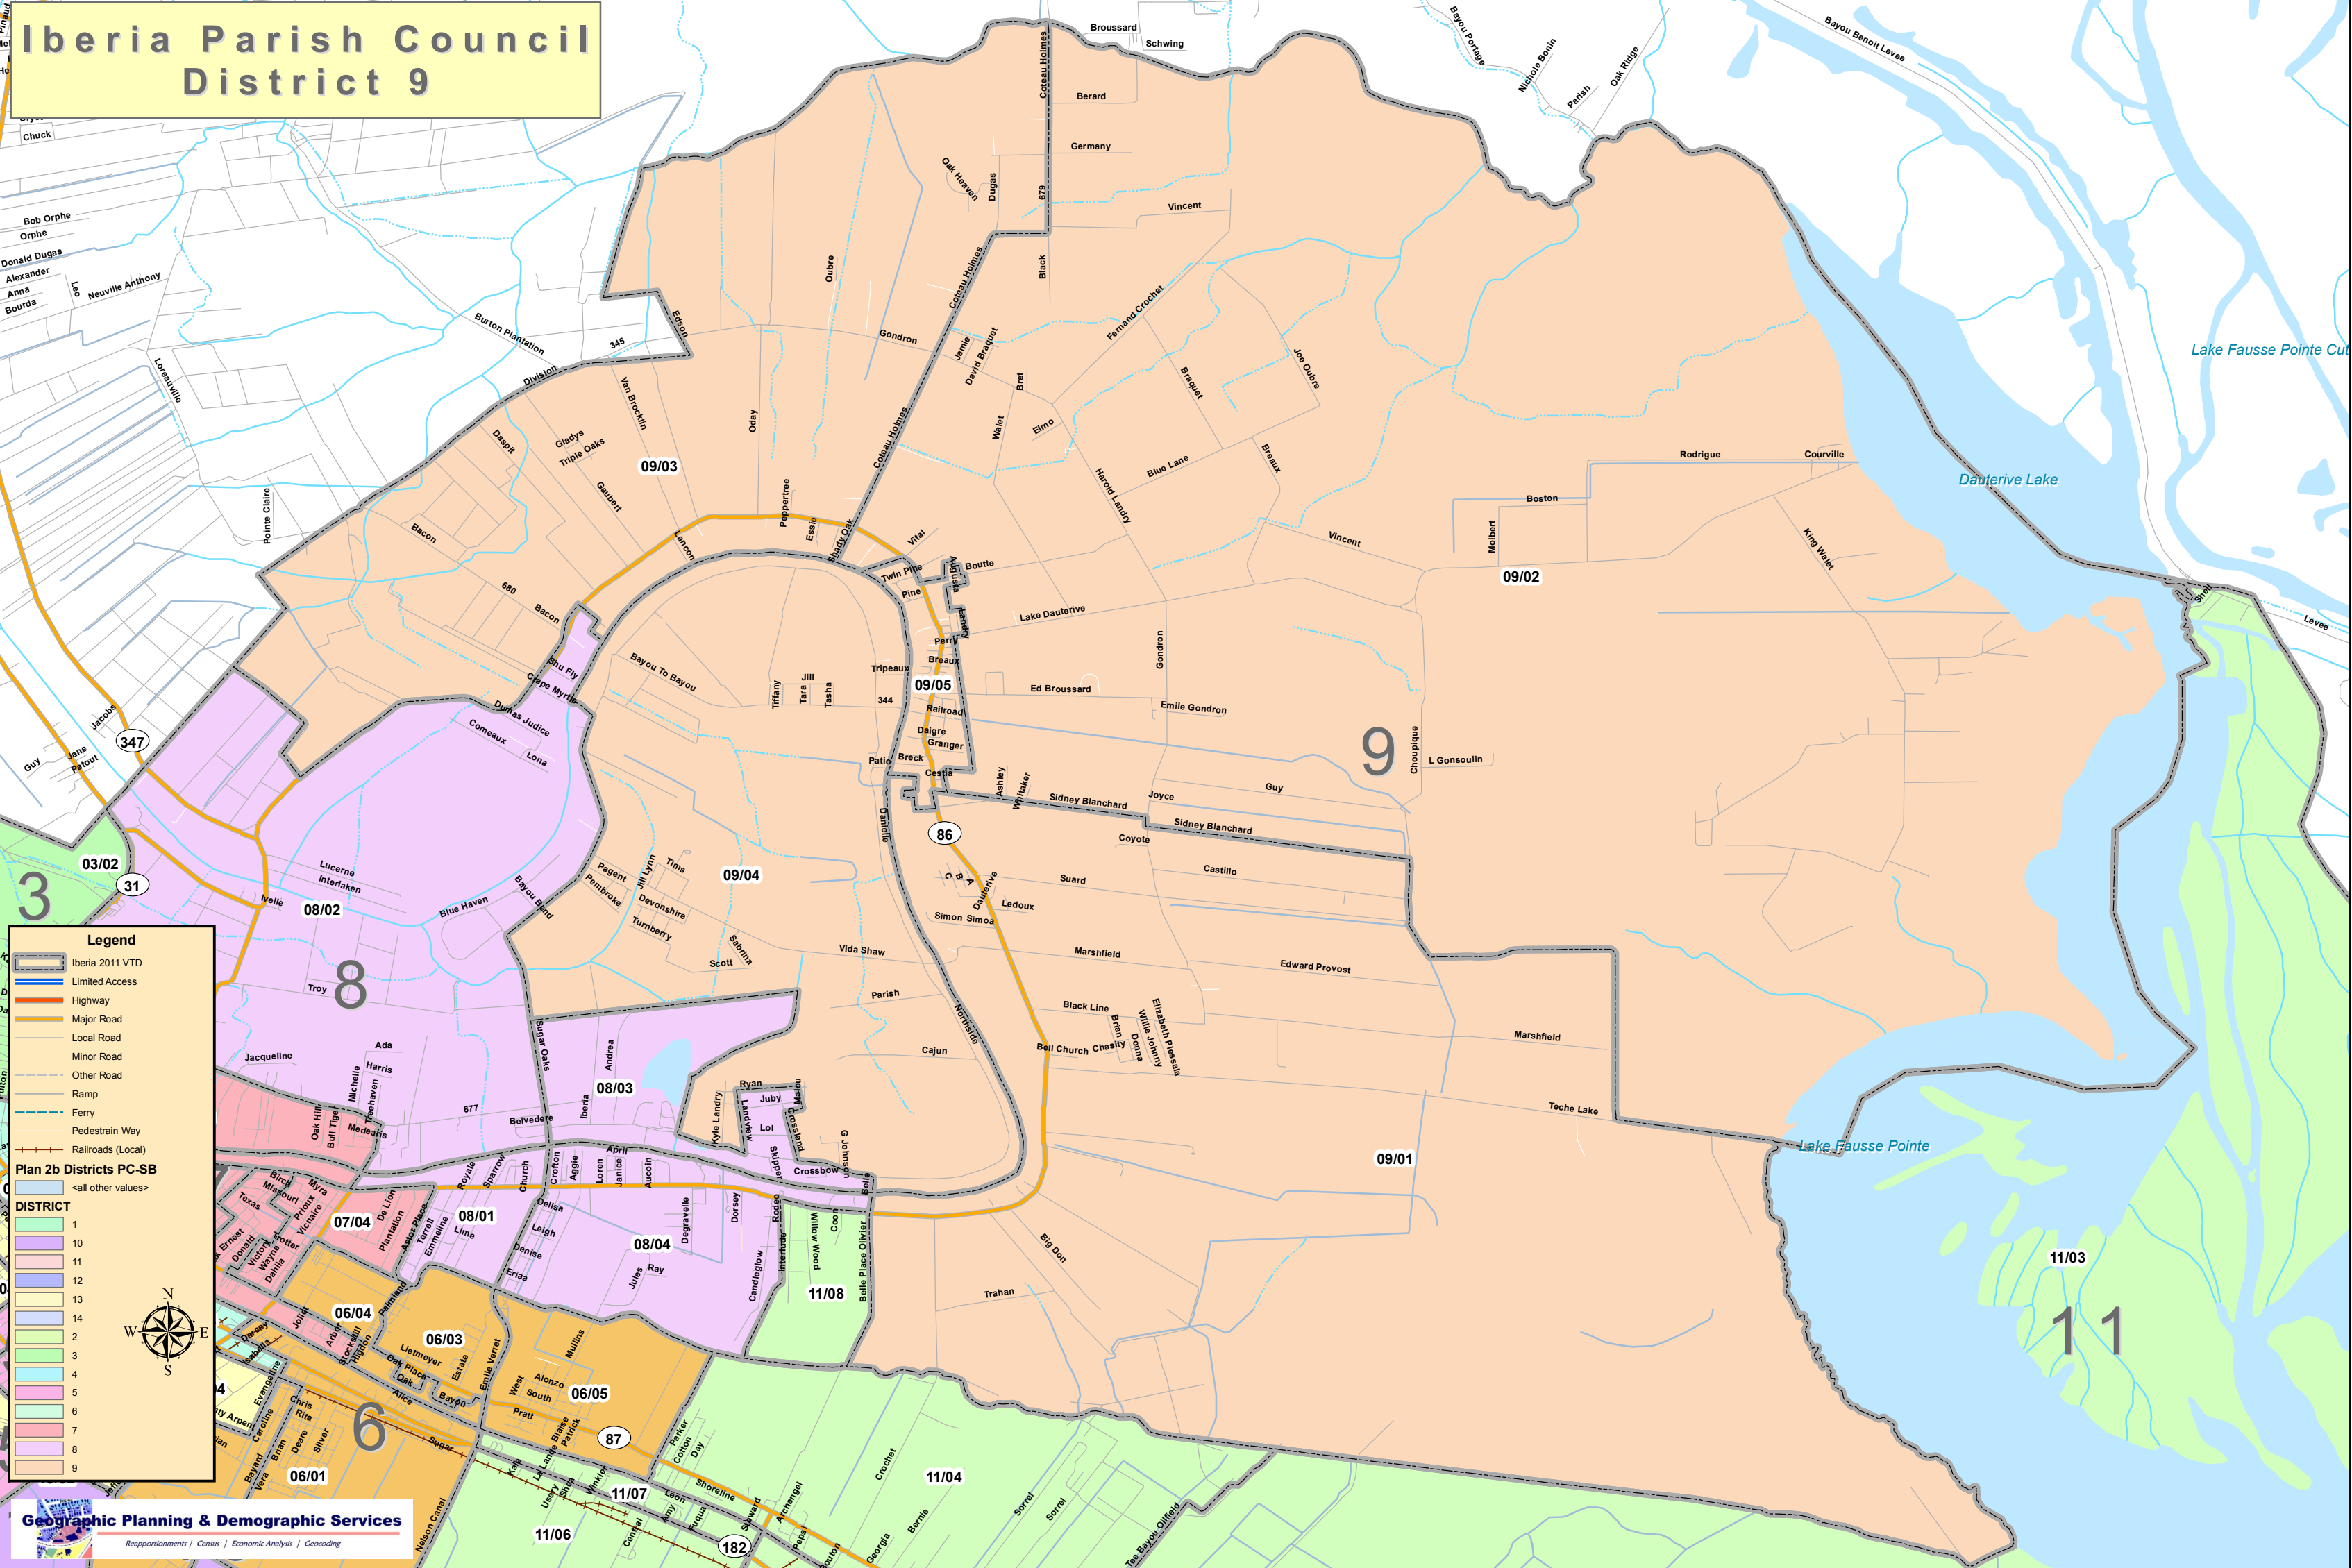

Iberia Parish Council District 9

Legend

- Iberia 2011 VTD
- Limited Access
- Highway
- Major Road
- Local Road
- Minor Road
- Other Road
- Ramp
- Ferry
- Pedestrian Way
- Railroads (Local)

Plan 2b Districts PC-SB

< all other values >

DISTRICT

- 1
- 10
- 11
- 12
- 13
- 14
- 2
- 3
- 4
- 5
- 6
- 7
- 8
- 9